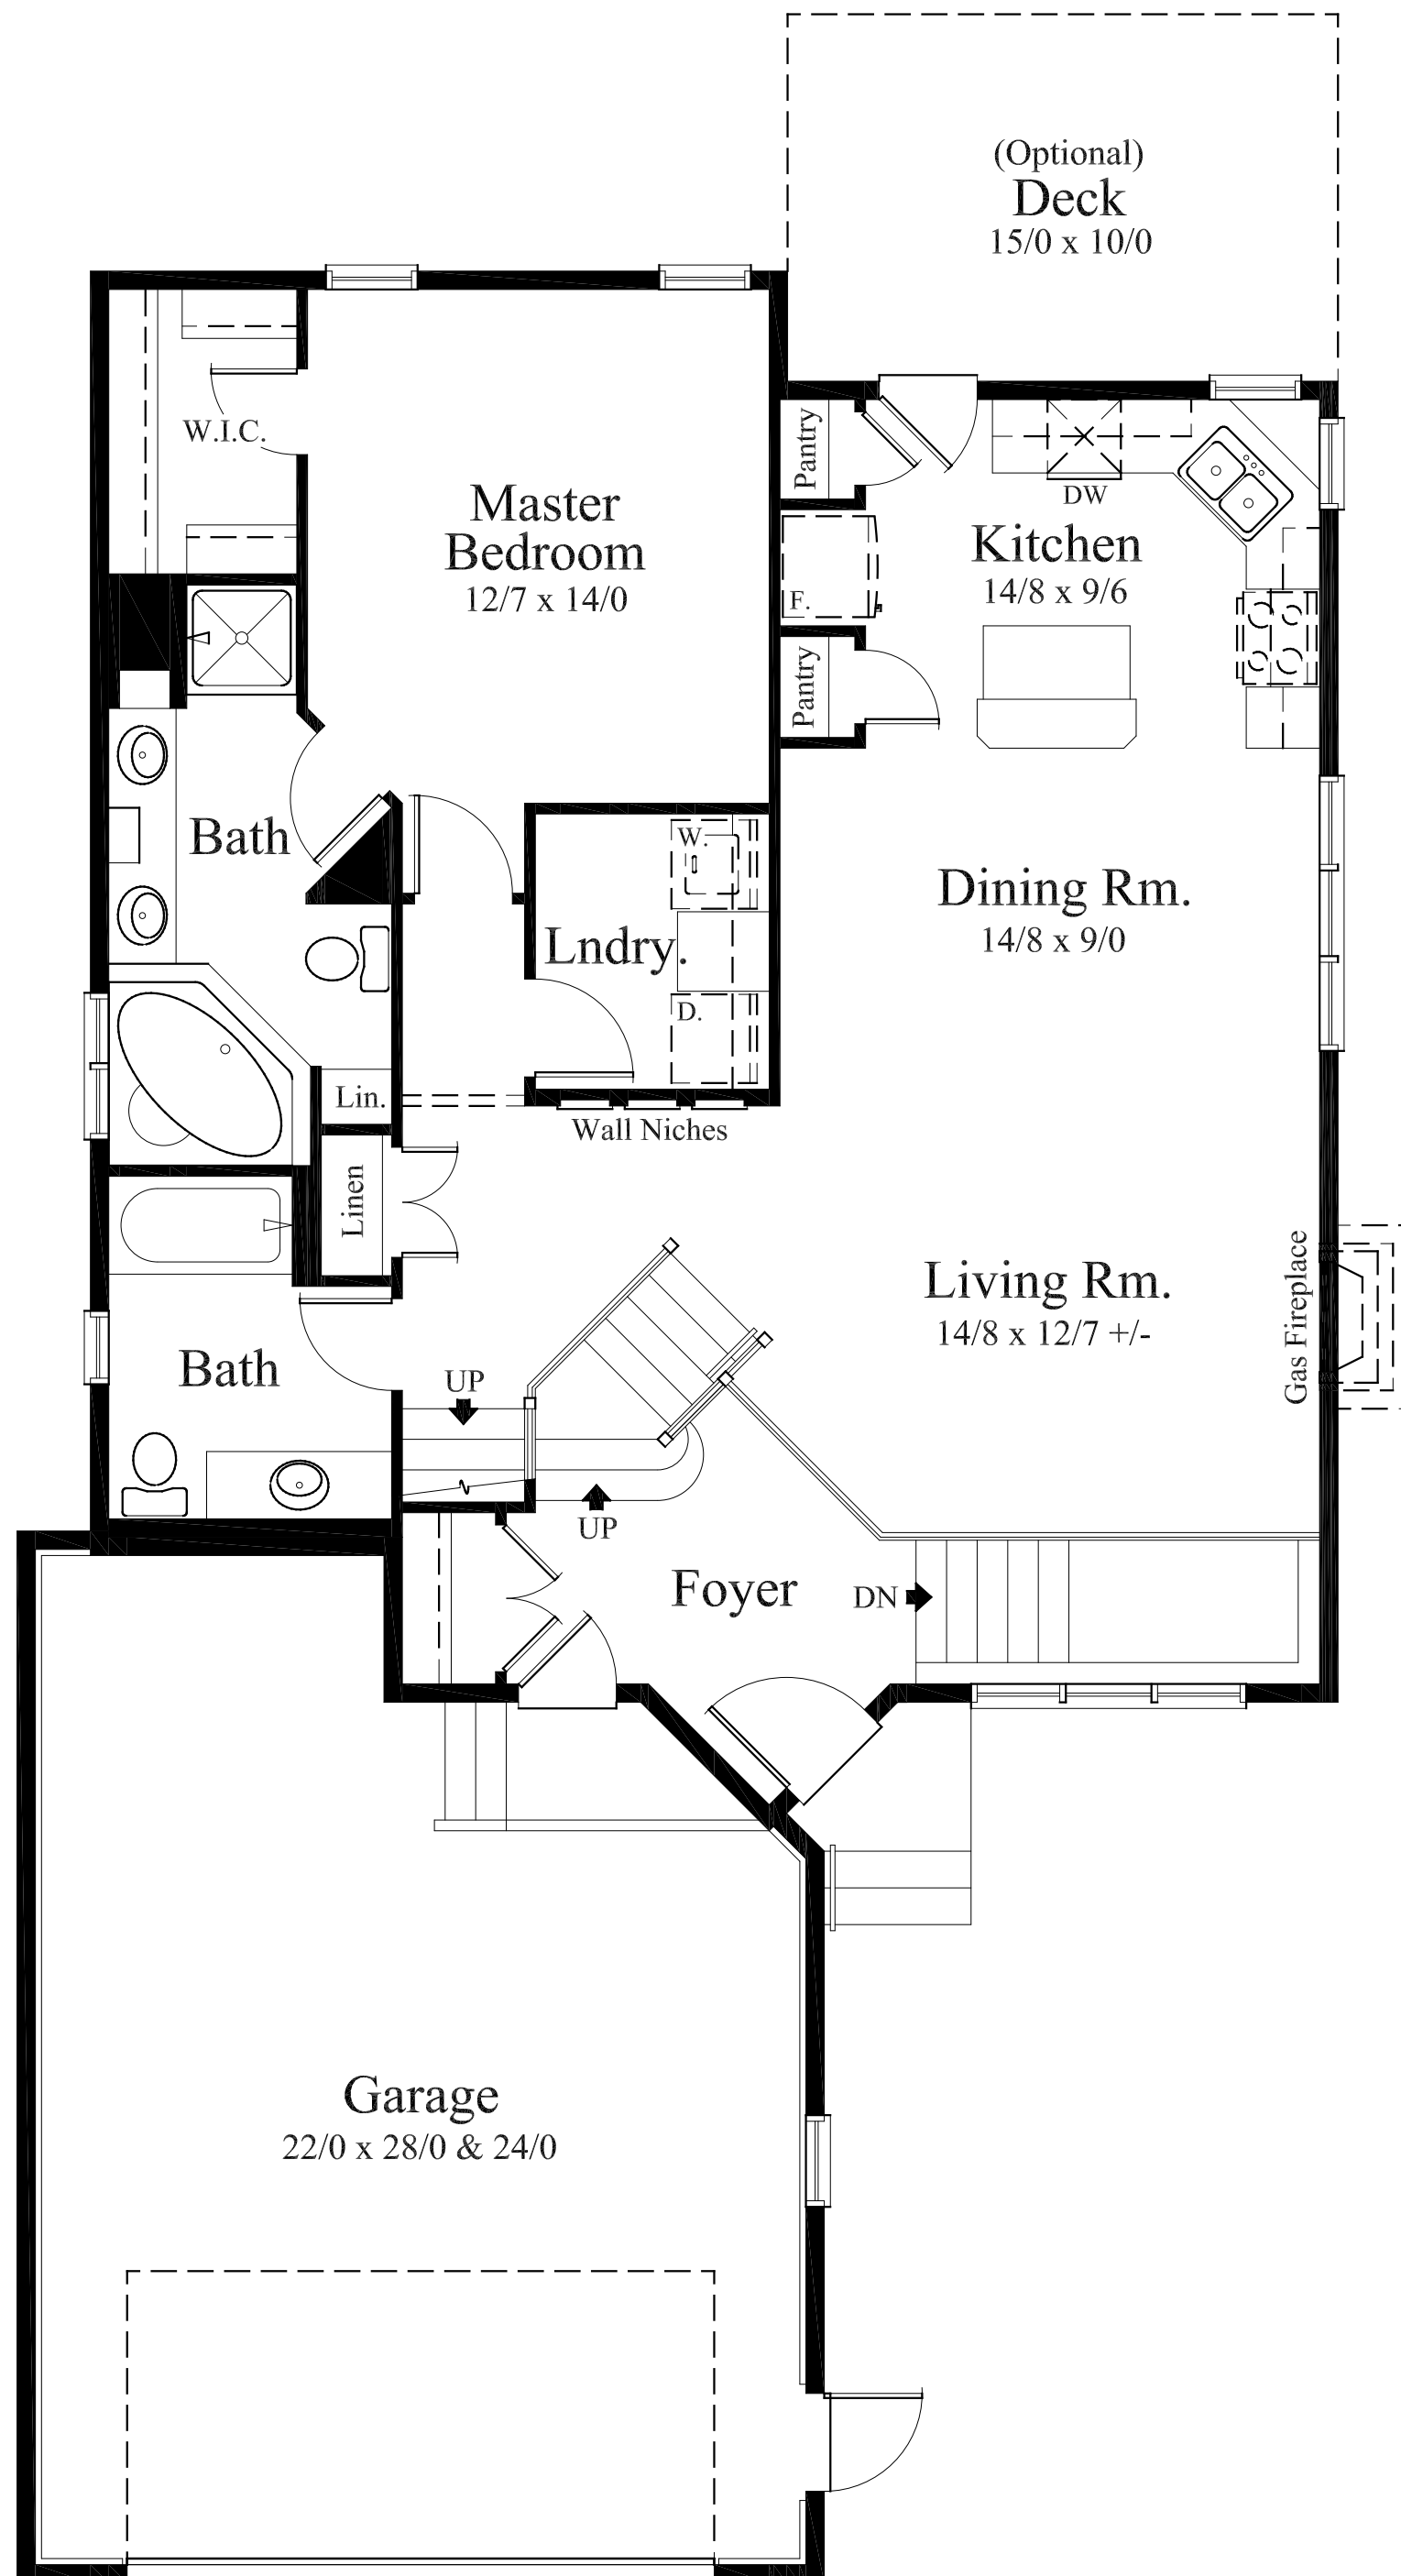

Front Elevation

Main Floor Plan

1,261 Square Feet

Upper Floor Plan
337 Square Feet