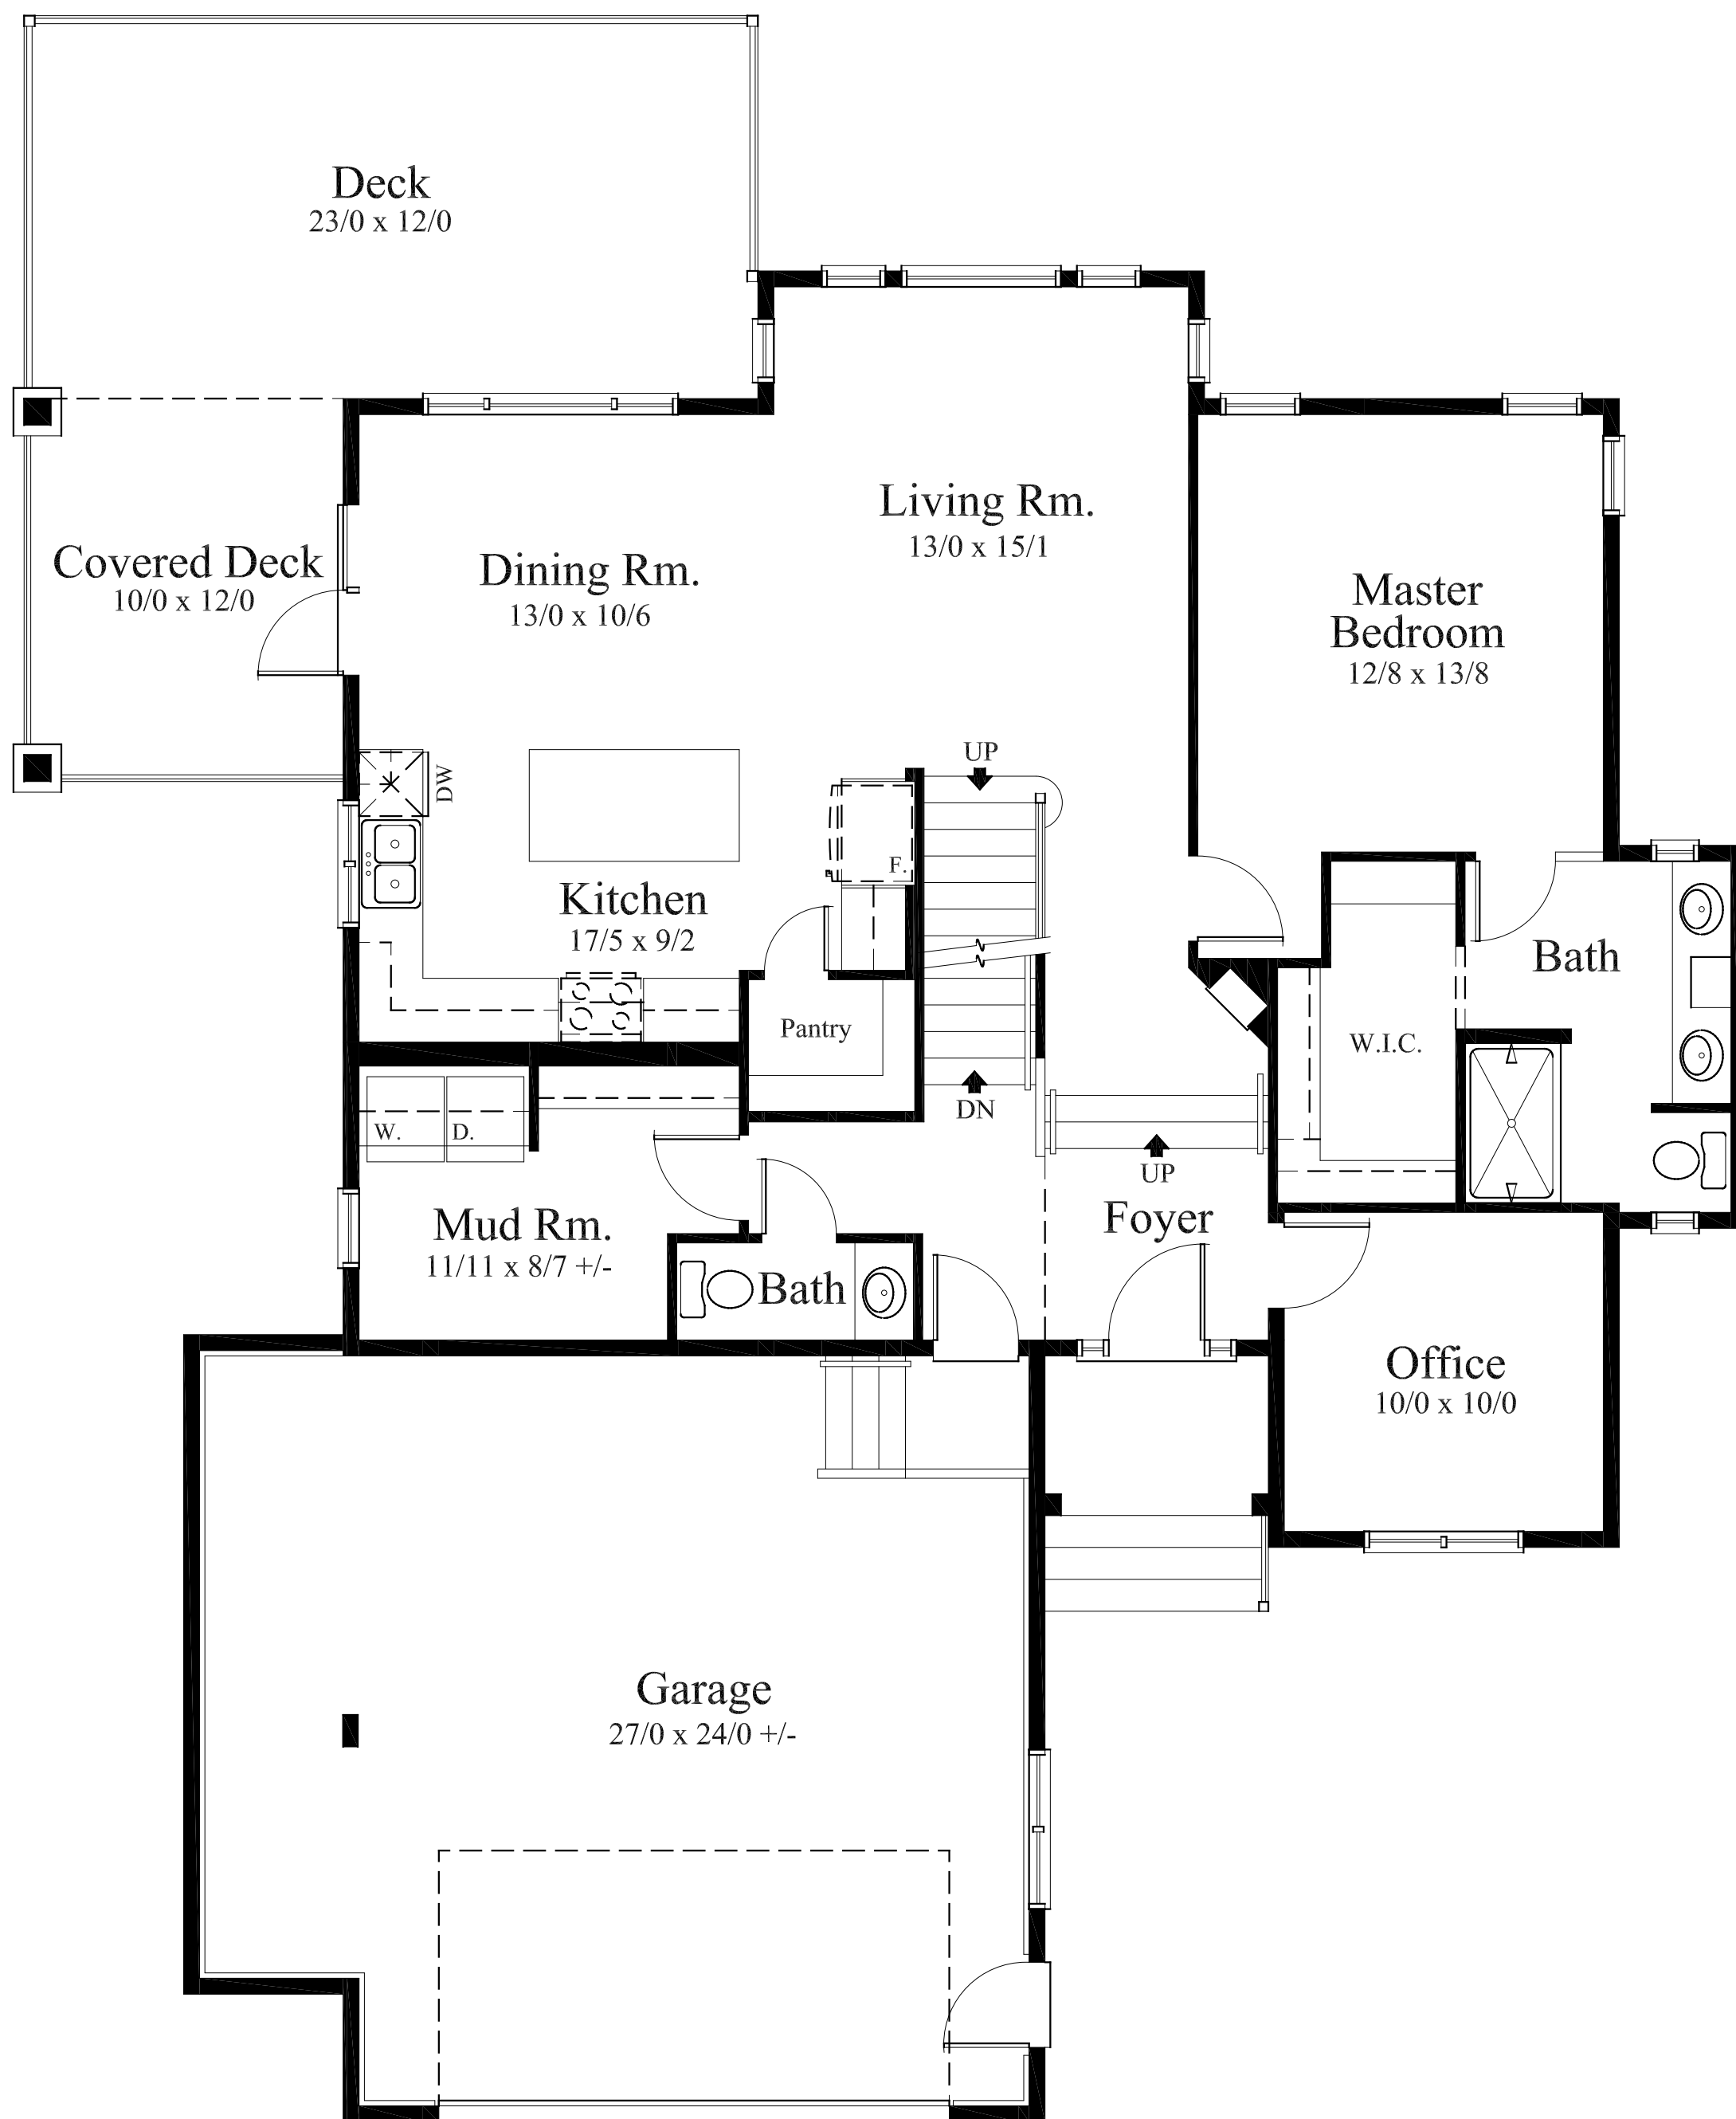

Front Elevation

Main Floor Plan

1,370 Square Feet

Upper Floor Plan

480 Square Feet