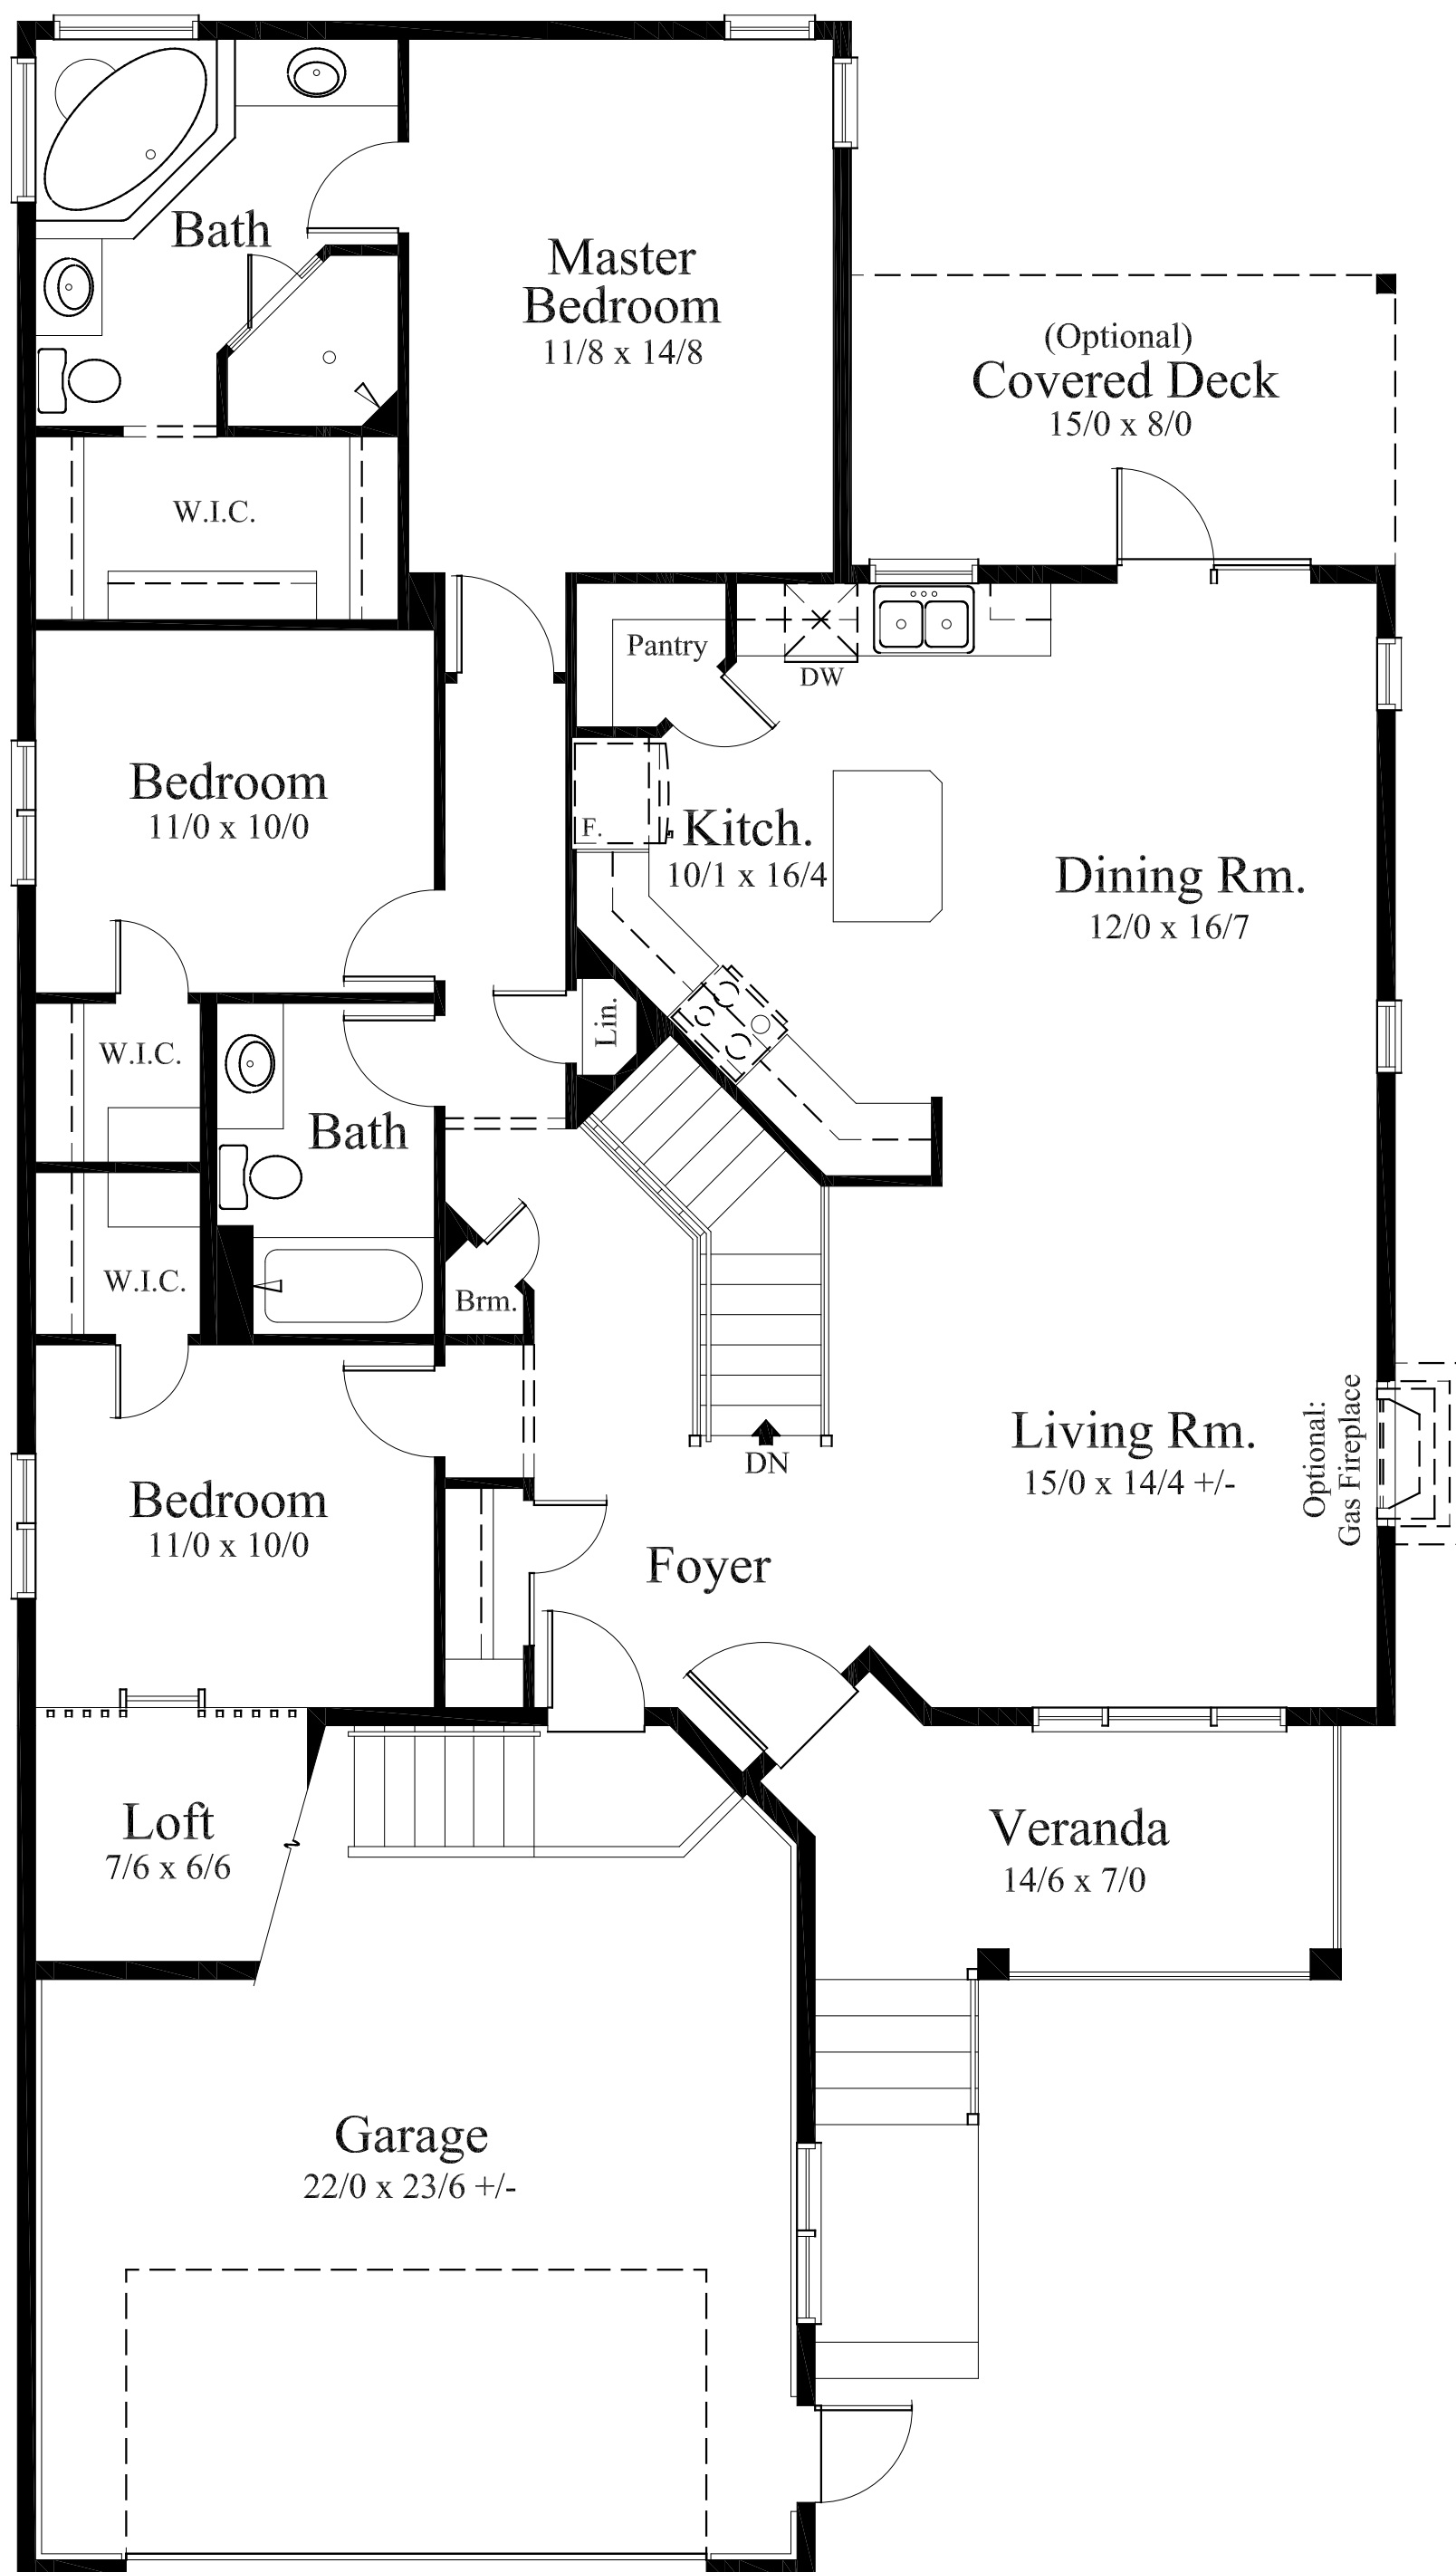

Front Elevation

Main Floor Plan

1,622 Square Feet