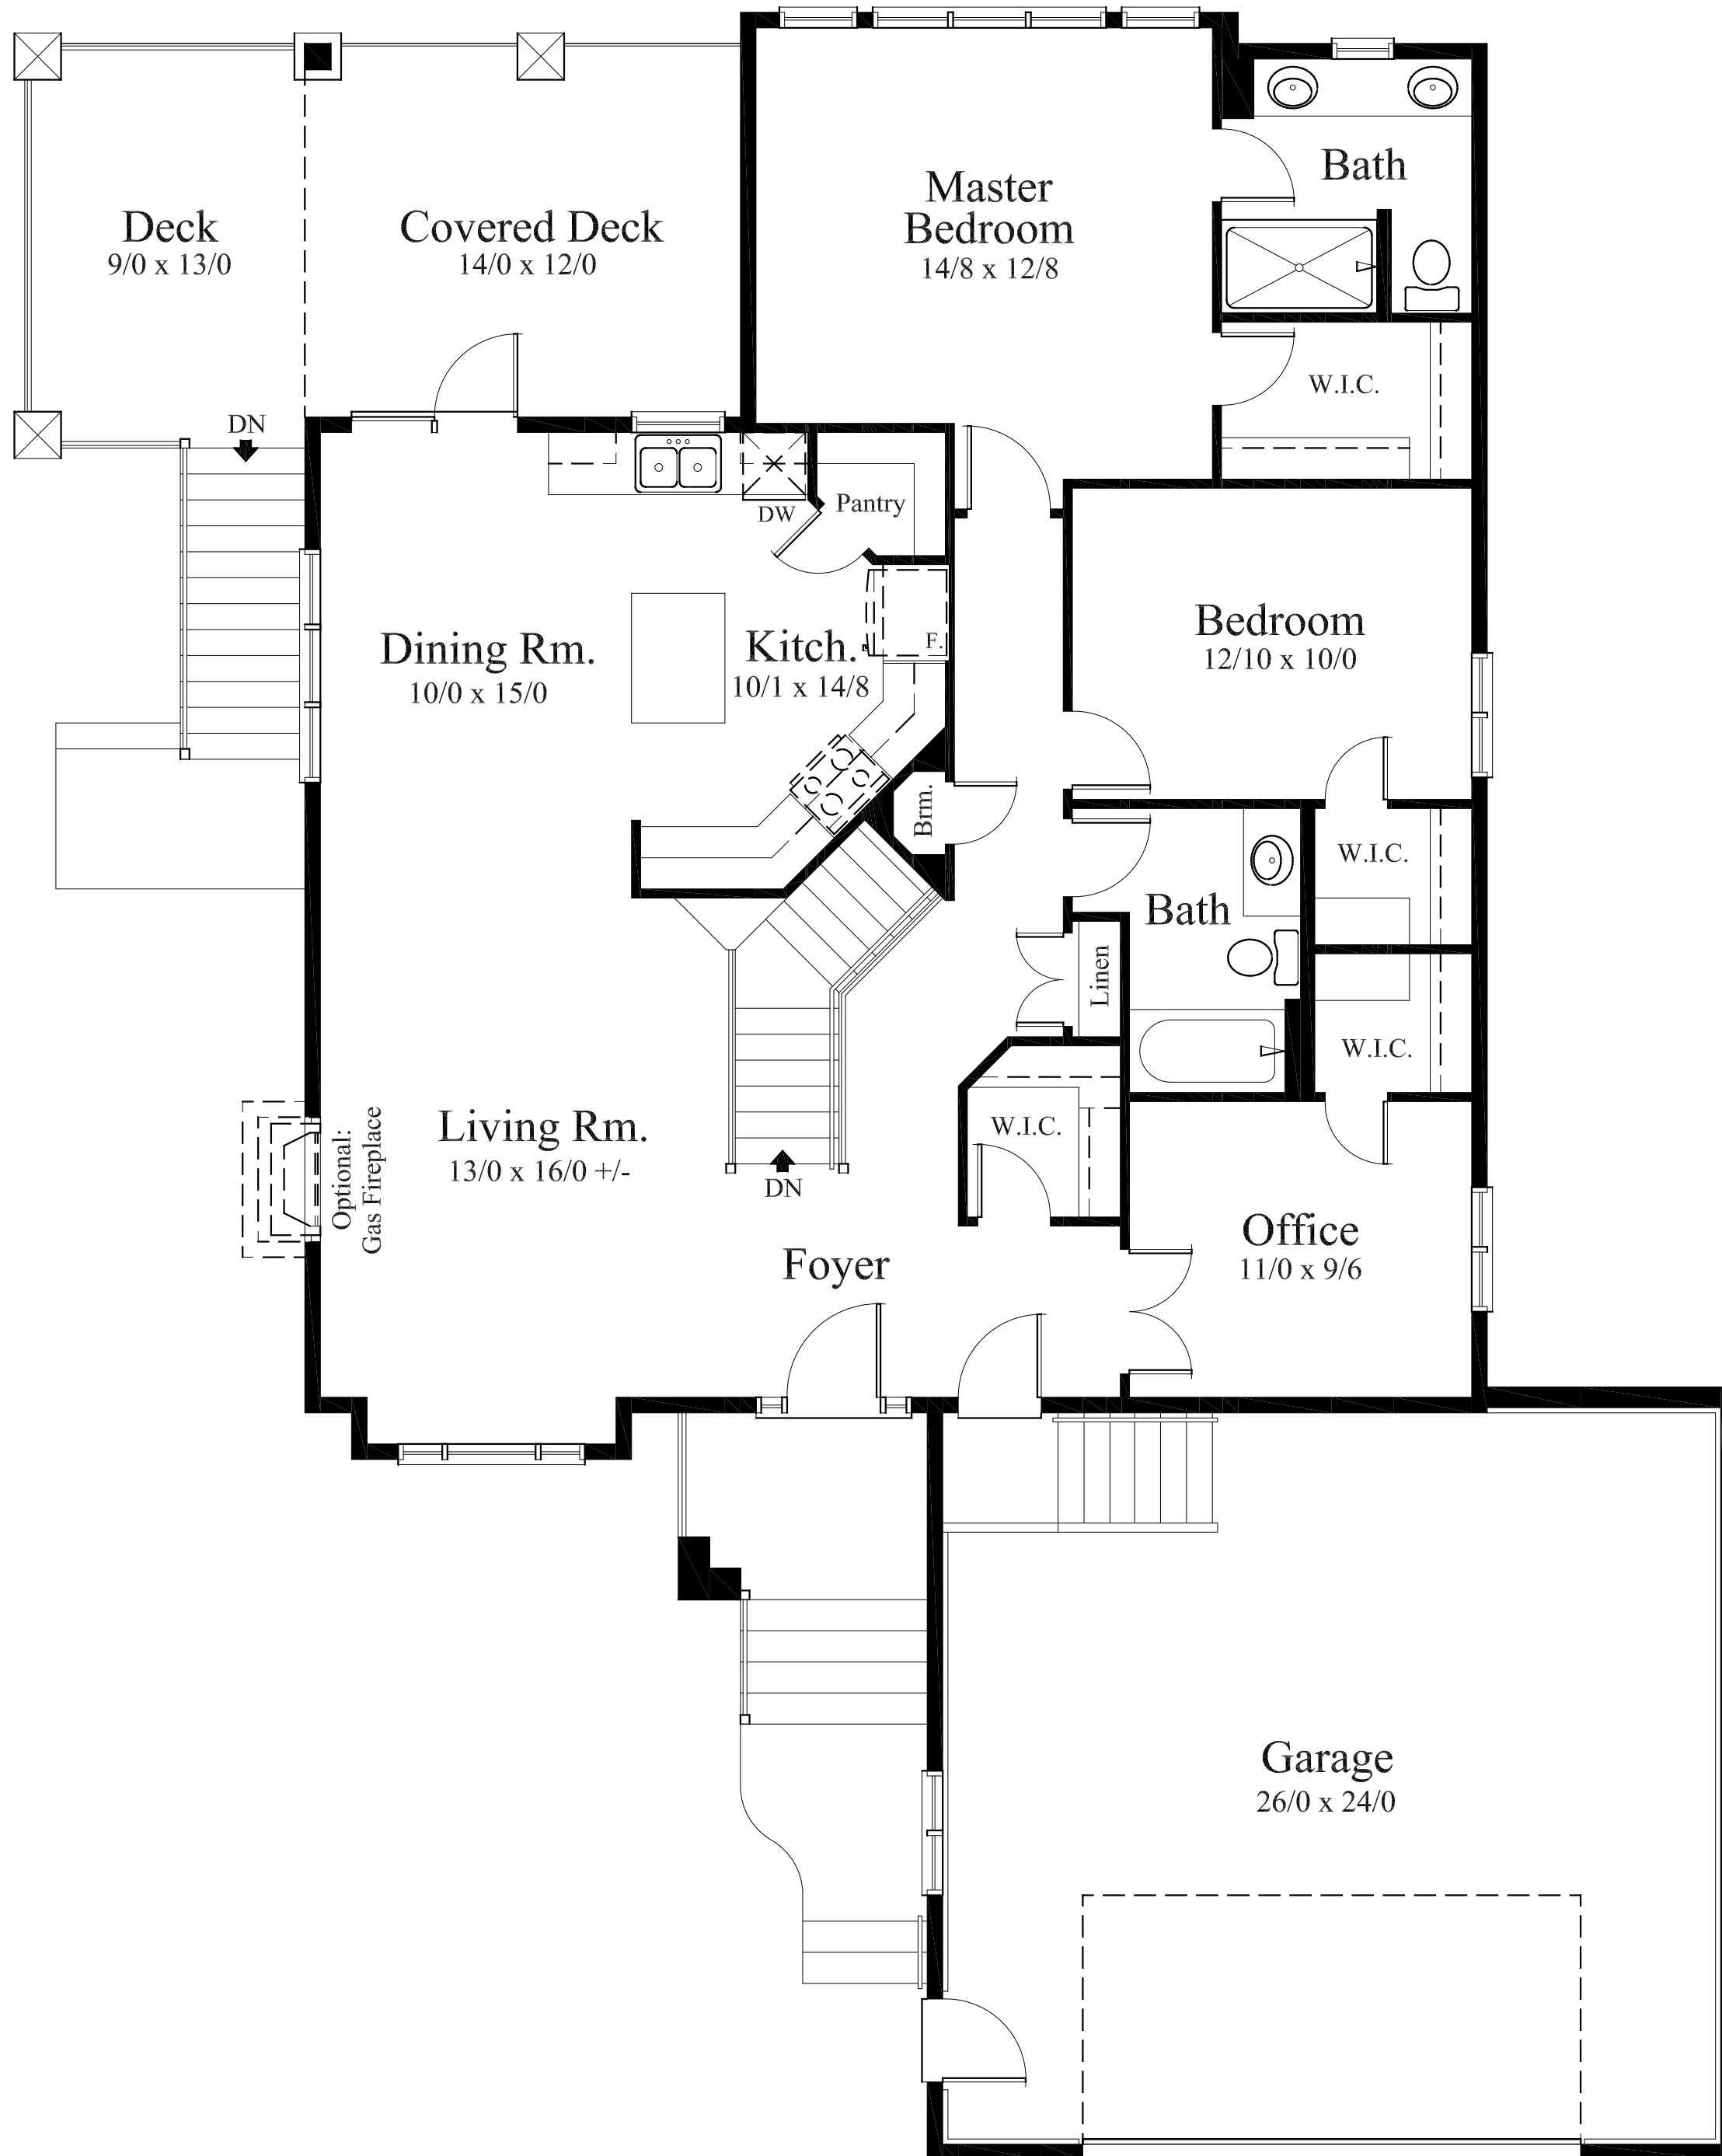

*Front Elevation*

***Main Floor Plan***  
 1,533 Square Feet