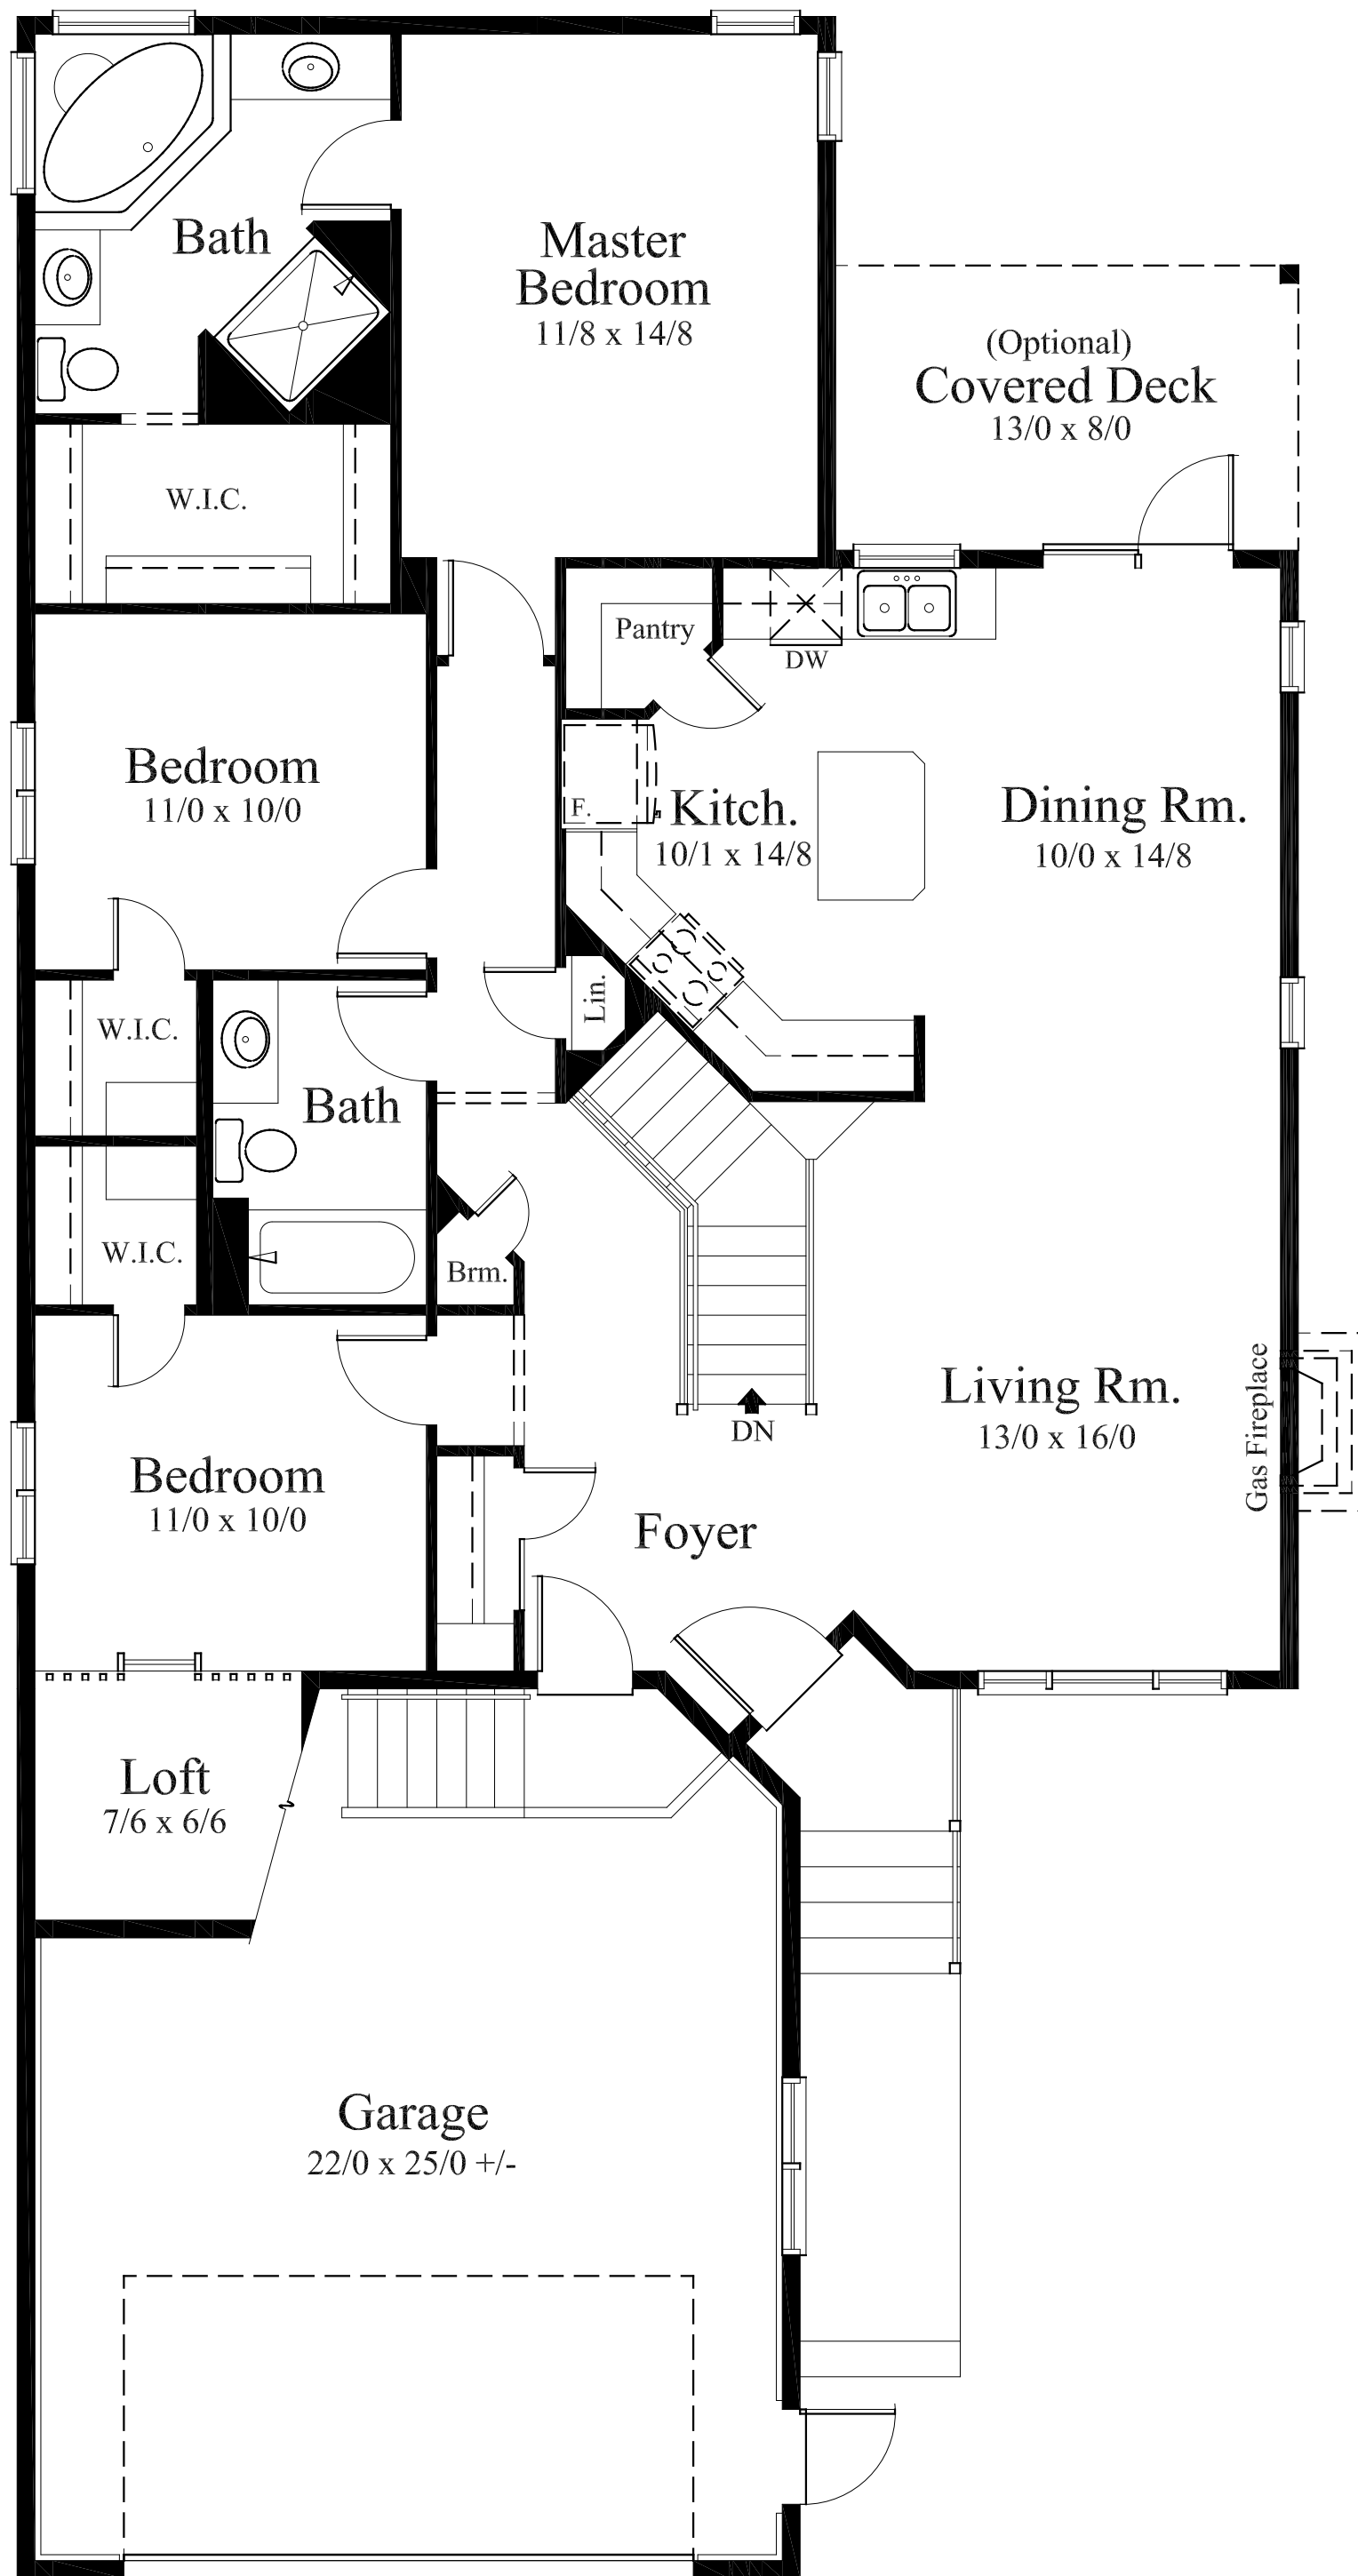

*Front Elevation*

***Main Floor Plan***

1,500 Square Feet