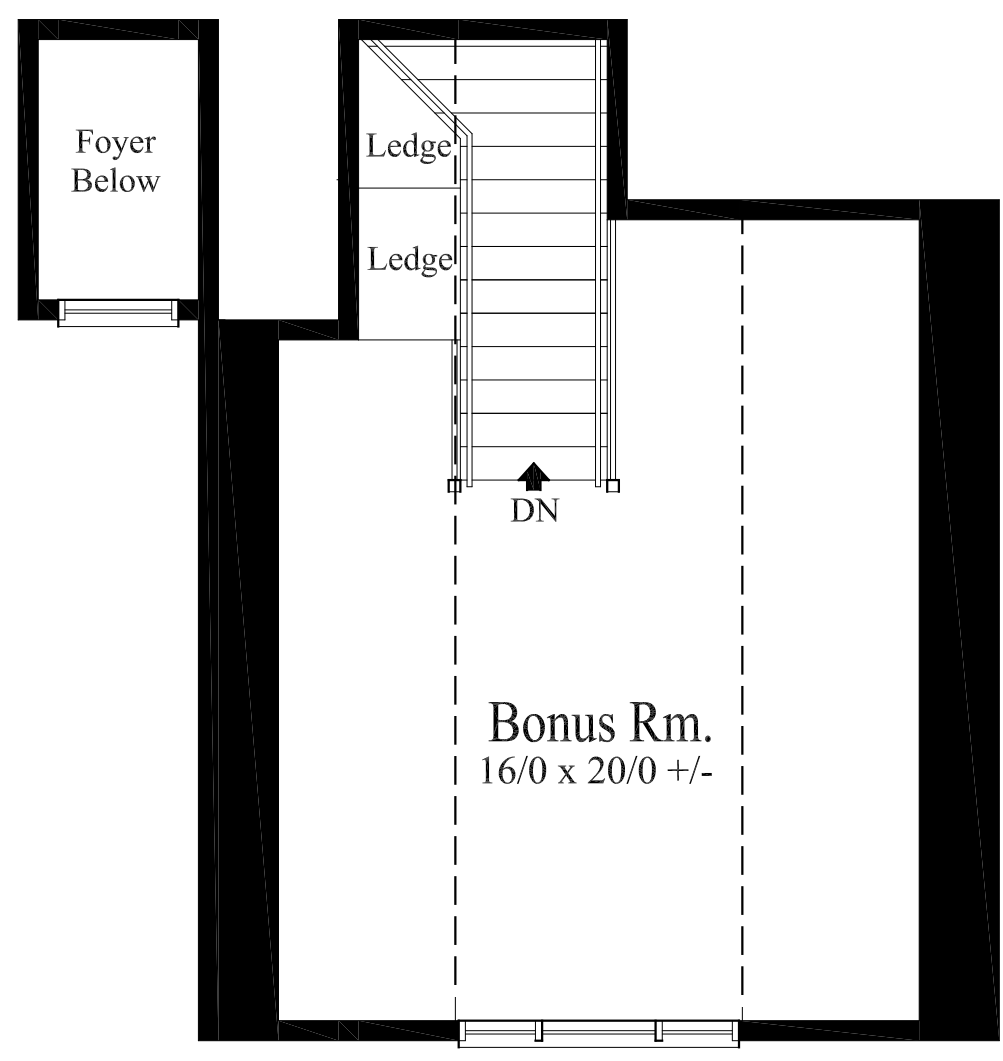

Front Elevation

Main Floor Plan

1,346 Square Feet

Upper Floor Plan
348 Square Feet