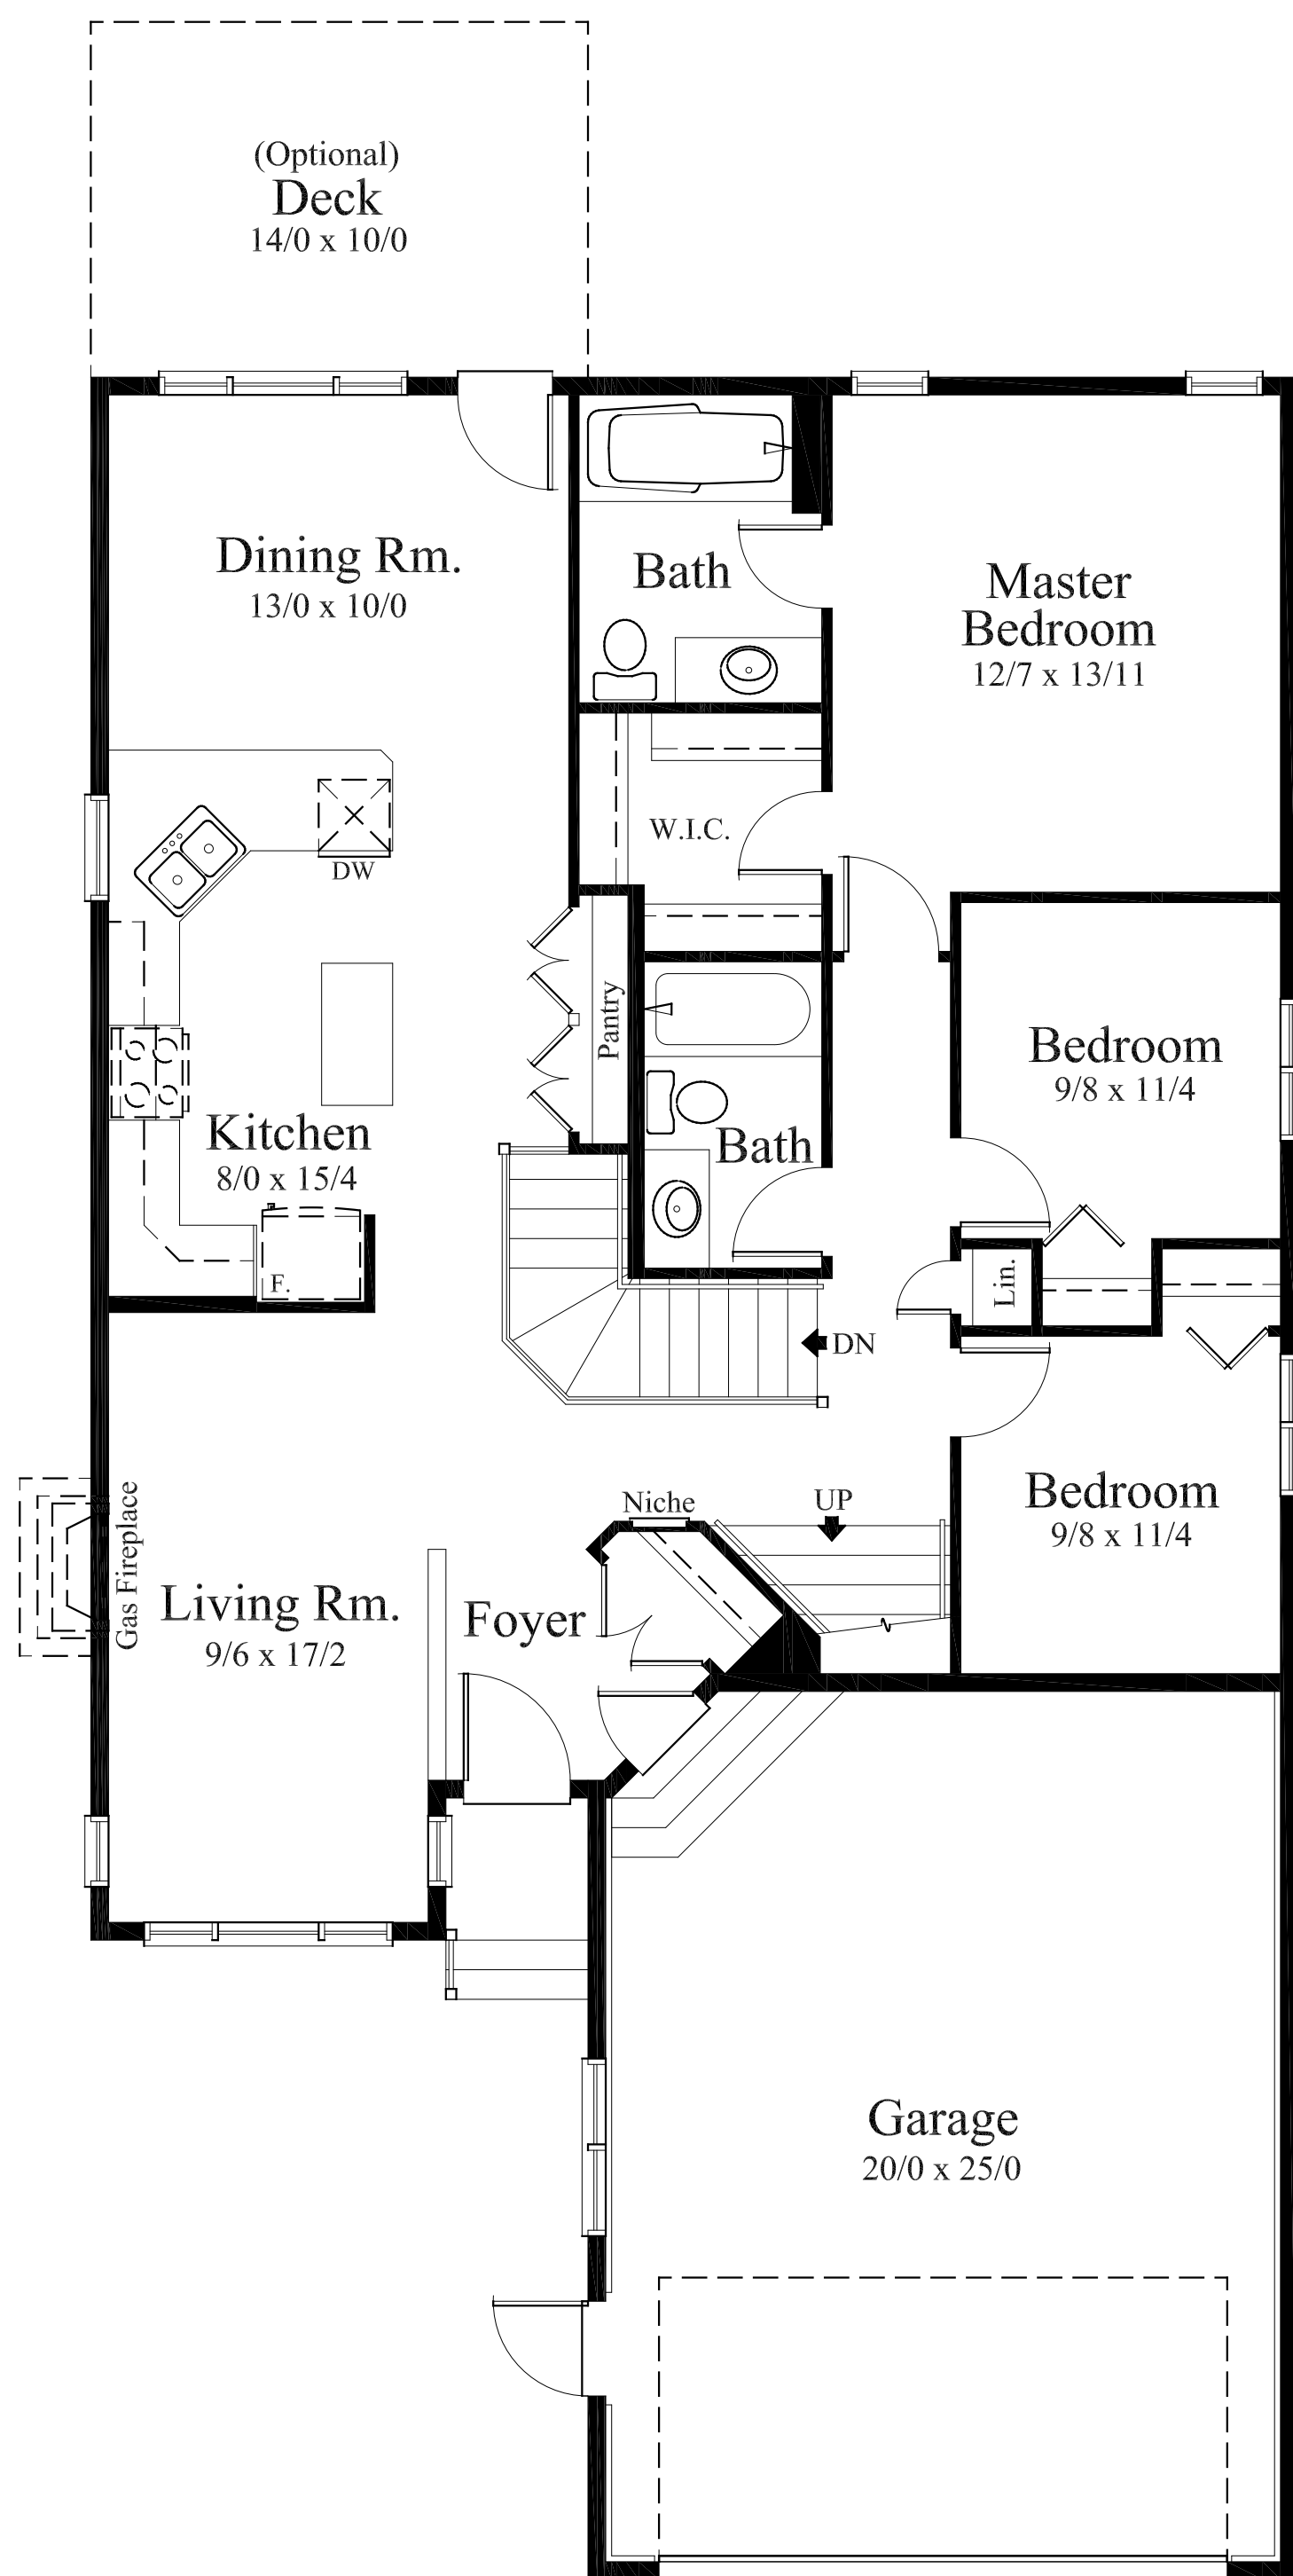

Front Elevation

Main Floor Plan

1,346 Square Feet

Upper Floor Plan
348 Square Feet