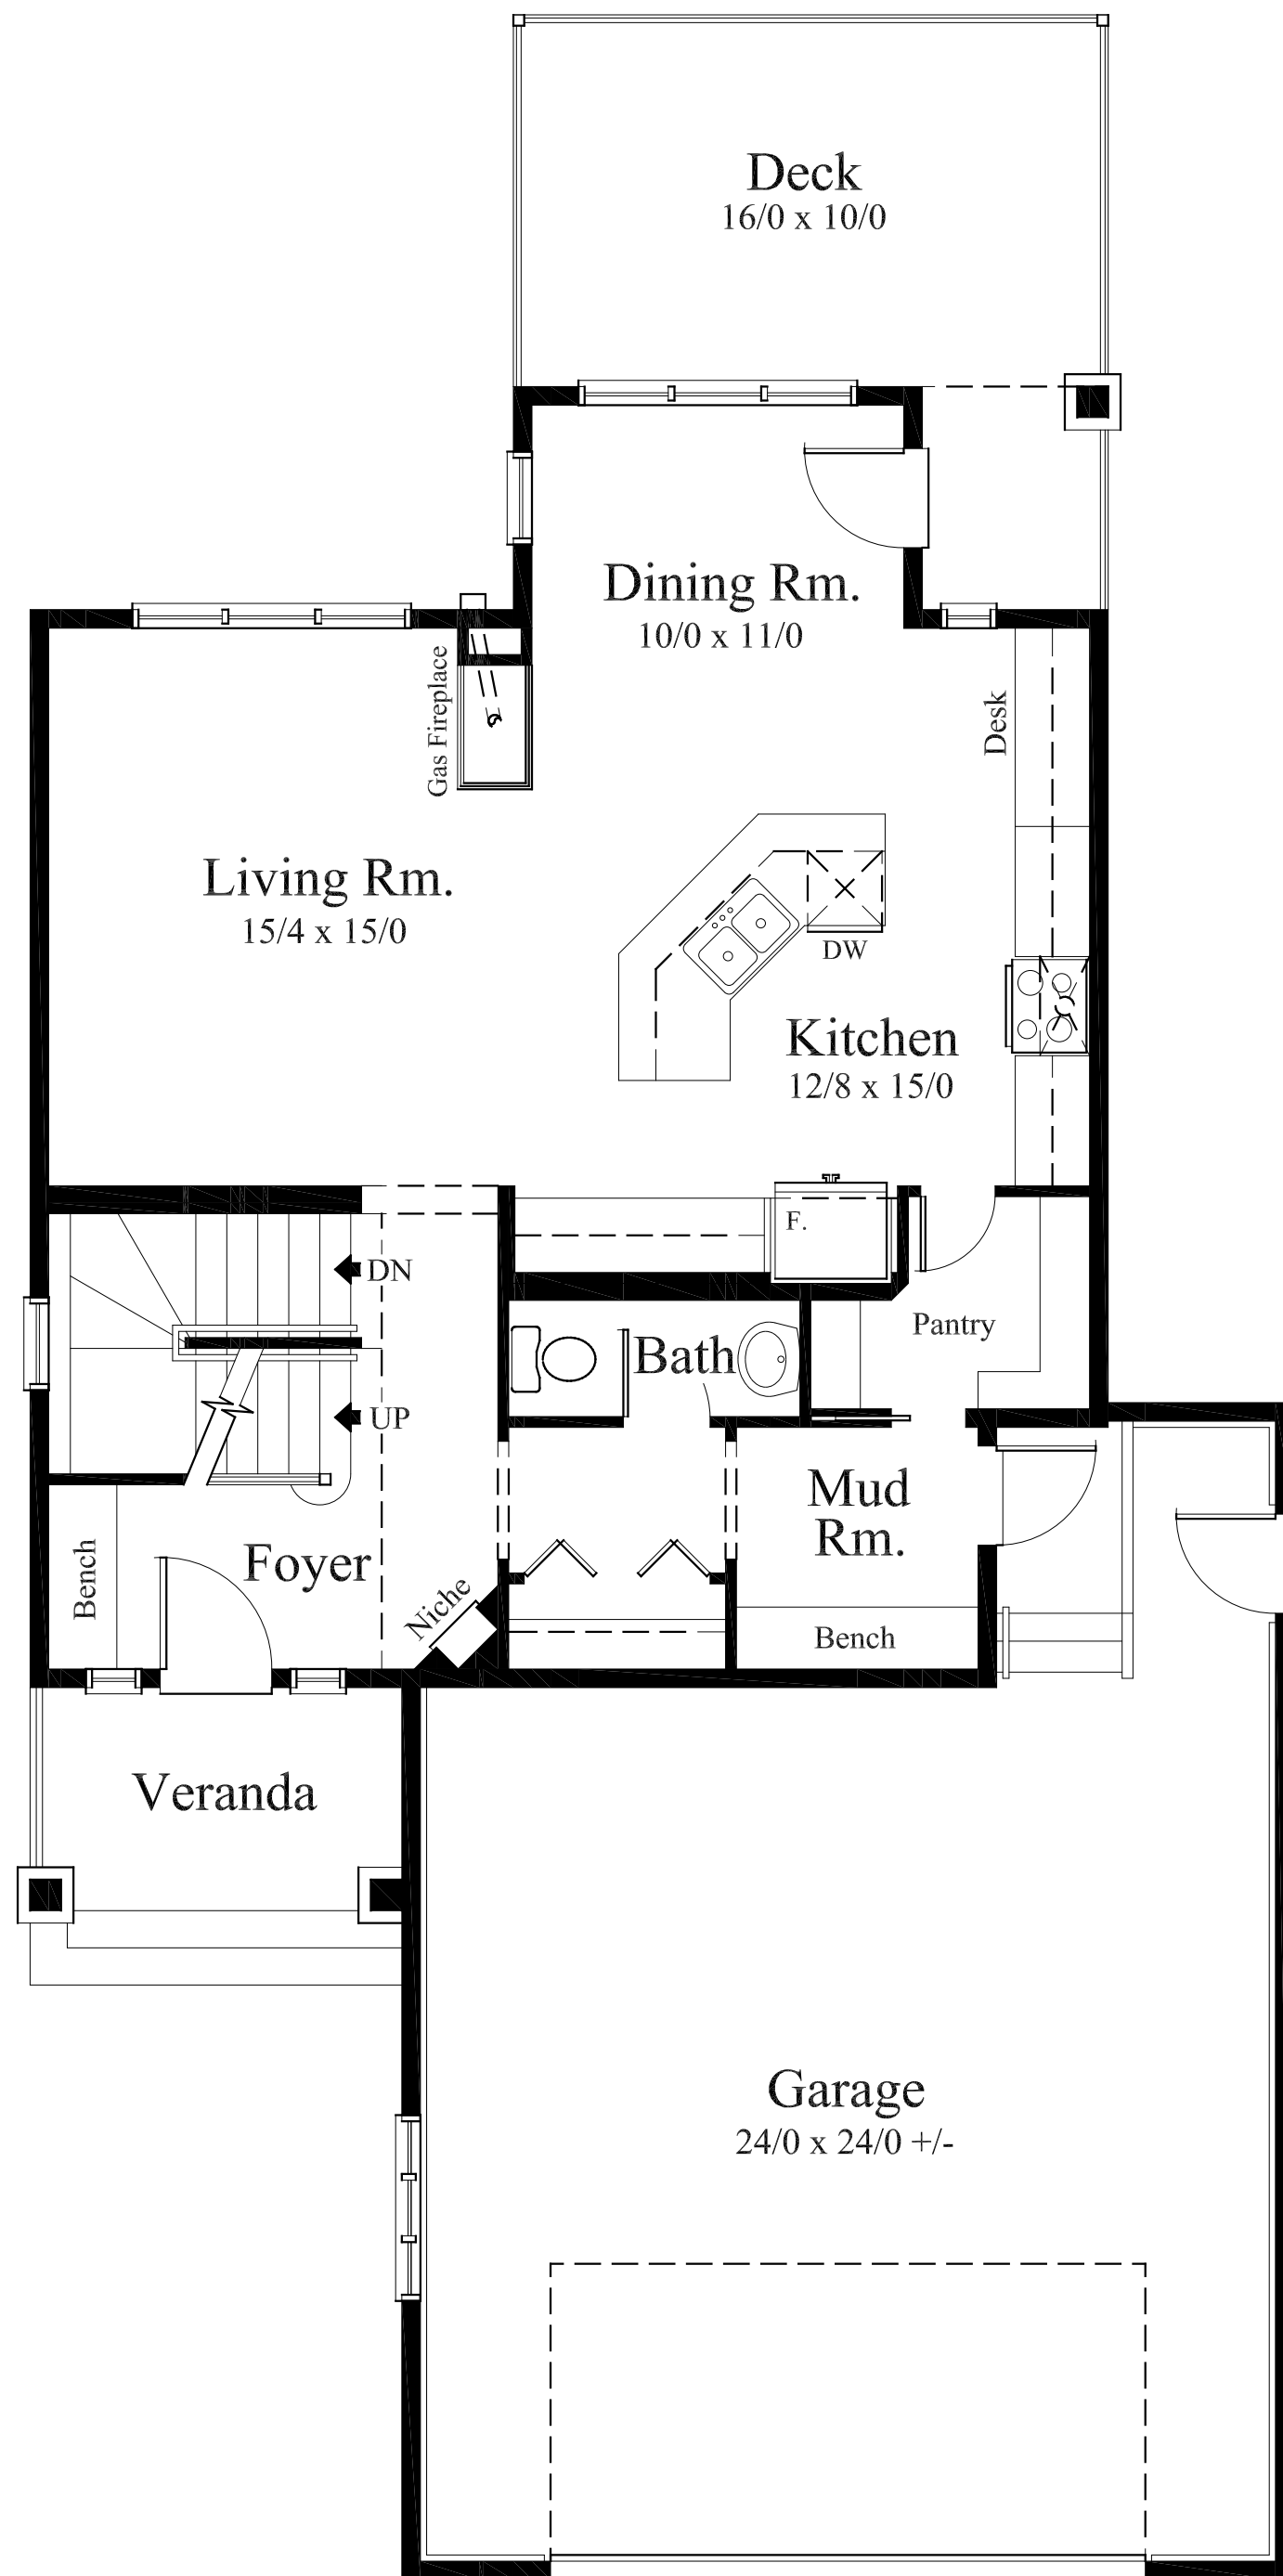

***Front Elevation***

***Main Floor Plan***

886 Square Feet

## *Upper Floor Plan*

1,062 Square Feet